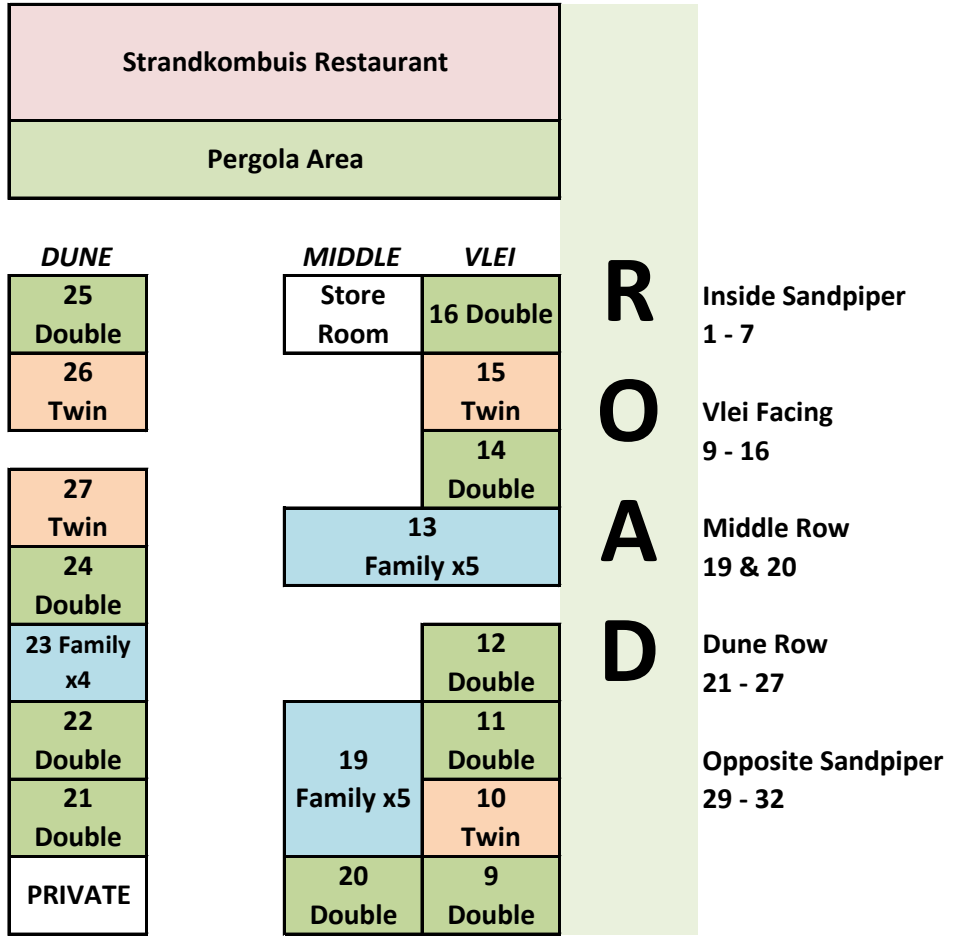

MAP TO ROOMS

- Bridal x 1
- Double x 16
- Twin x 5
- Family x 5

Strandkombuis B&B Parking Area

29 Double	30 Double	31 Double	32 Family x4
-----------	-----------	-----------	--------------